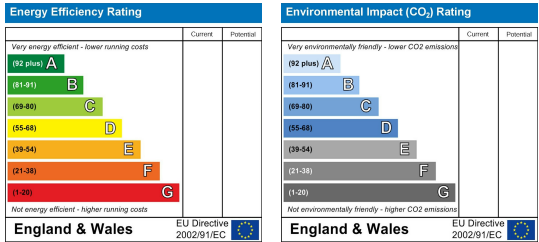

Energy Efficiency Graph

These particulars, whilst believed to be accurate are set out as a general outline only for guidance and do not constitute any part of an offer or contract. Intending purchasers should not rely on them as statements of representation of fact, but must satisfy themselves by inspection or otherwise as to their accuracy. No person in this firm's employment has the authority to make or give any representation or warranty in respect of the property.

...your local agent