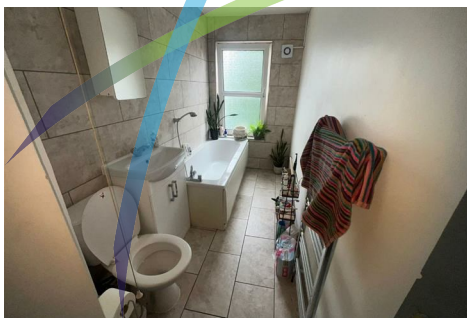

80 Mina Road, Bristol, Avon, BS2 9XL

TEL: 0117 254 1133

Email: info@letsrentbristol.co.uk

www.letsrentbristol.co.uk

17 Small Lane

Stapleton, Bristol, BS16 1AJ

£2,300 PCM

ZERO DEPOSIT RENTING AVAILABLE - Lets Rent are pleased to offer this 5 Bedroom student property, The property comprises of a Kitchen / Diner, All Double Bedrooms Furnished with Beds, Desks and Chairs. Front and Back Gardens are ideal for summer. Benefits from Gas Central Heating, Double Glazed Windows. Close to UWE, Local Bus Routes, Shops and Amenities. Available NOW

Council Tax Band - C
EPC - C